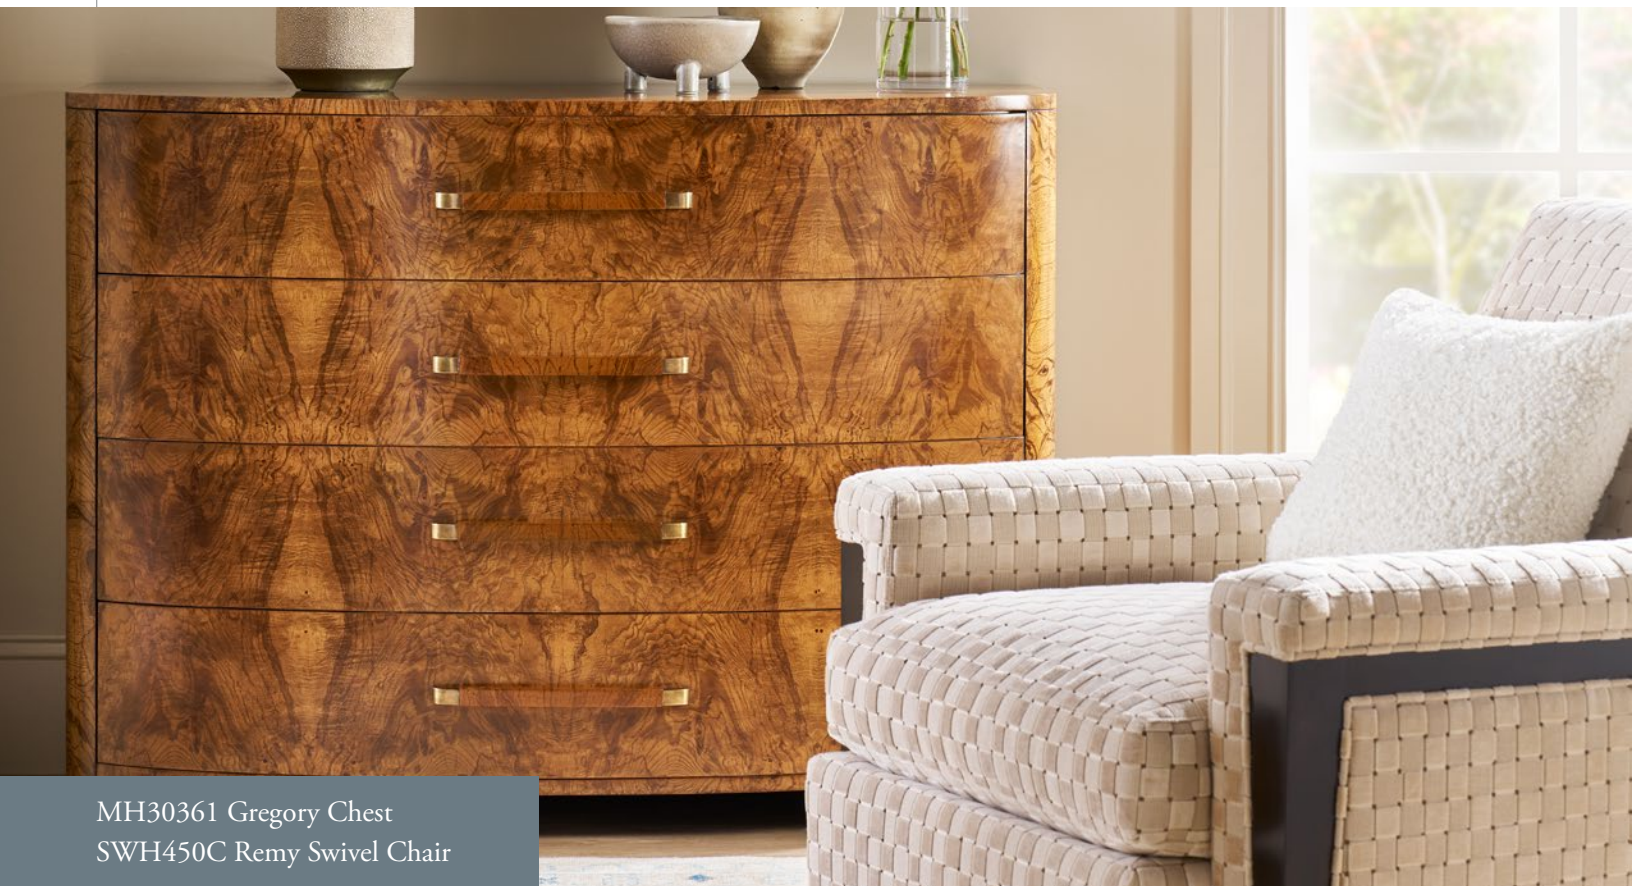

H702S Clive Sofa

85w 36d 36h
Inside: 66w 21d 17h
Arm Height: 34 Seat Height: 20
Loose Pillow Back
Standard With Two 8" x 21" Cylinder Pillows
Finish Shown: Soho

HL251OT Patties Ottoman

45w 45d 17h
Tight Buttoned Top
Standard Nail Trim: #2-FN Head-to-Head Around Base
Nail Shown: #2-FN Spaced Around Base
Finish Shown: Soho